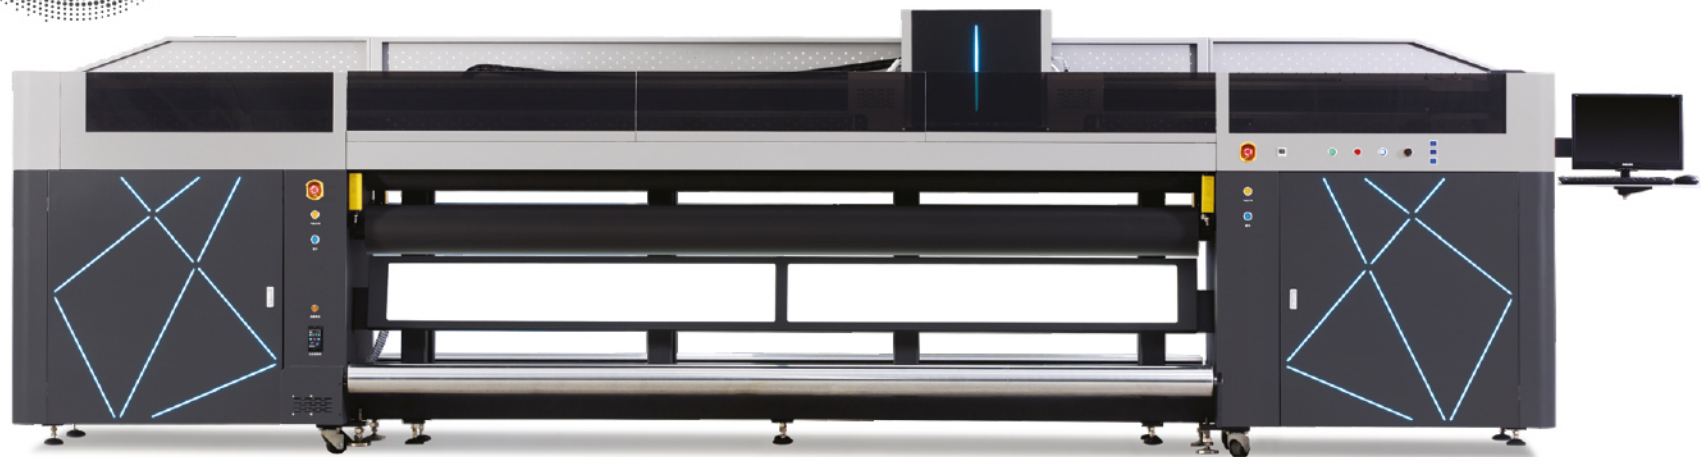

**2880**  
dpi

R-Line Printer

DESIGN  
NEW  
VISION

PLATINUM SERIES

RICOH

KONICA MINOLTA

## Technical Specifications

Printing Heads	KM 1024i - Ricoh Gen5 - Kyocera
Printhead Quantity	16 (Max.) - 8 (Max.) - 4 (Max.)
Drop Volume	3 Pl. - 6 Pl. - 13 Pl. - 7 Pl.
Color Scale	CMYK + White + Varnish + Lc + Lm
INK Type	LED
Drying System	UV Curing - LED Curing
Print Width	3200mm
Print Resolution	2880 dpi - 1200 dpi - 2400 dpi
Printing Speed Up to	120 m <sup>2</sup> /h
RIP Software	Photo Print - Caldera (Opt.)
Printing interface	PCIE System
Power Requirement	230v (+/-) / 32A / 50HZx2
Machine Size	6412 mm x 1650 mm x 2100 mm
Machine Weight	2300 kg.